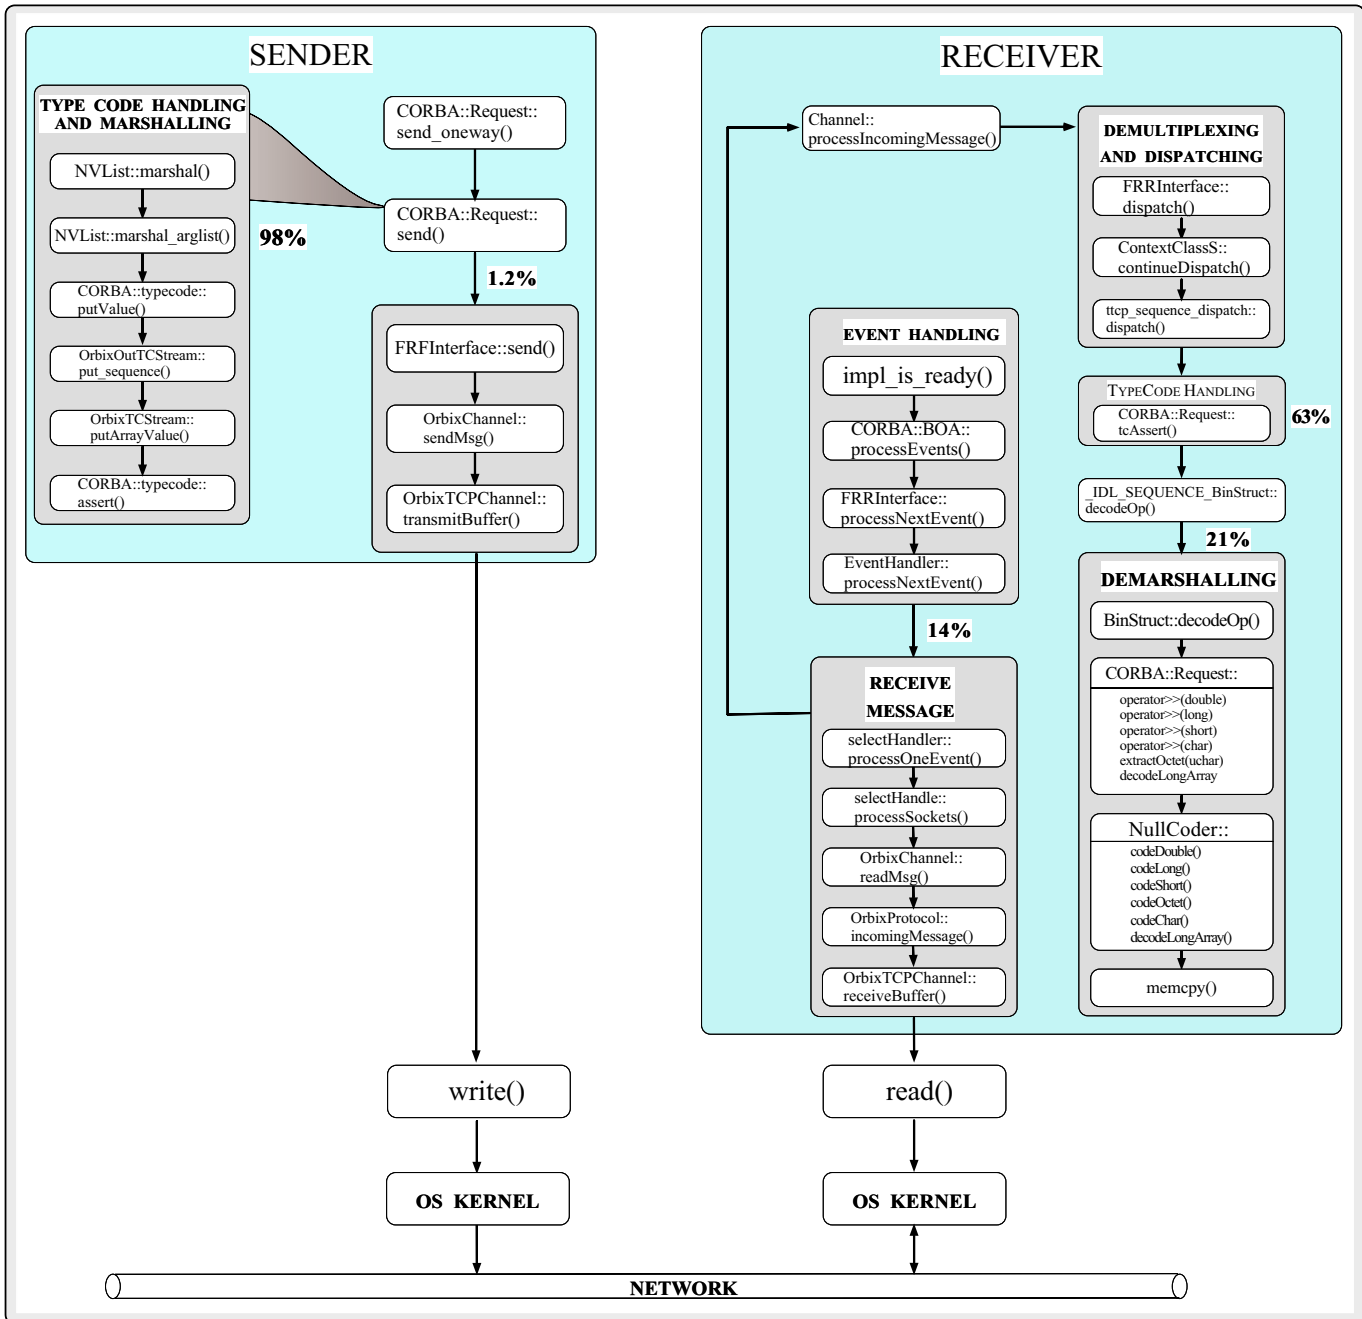

Detail Overview of ORB Datapaths and Overhead

Douglas C. Schmidt

www.cs.wustl.edu/~schmidt

**Washington University, St. Louis,
USA.**

Orbix Dynamic Invocation Interface Datapath

Orbix Dynamic Skeleton Interface Datapath

Orbix Static Invocation Interface Datapath

Orbix Demultiplexing Datapath

VisiBroker Dynamic Invocation Interface Datapath

VisiBroker Dynamic Skeleton Interface Datapath

VisiBroker Static Invocation Interface Datapath

VisiBroker Demultiplexing Datapath