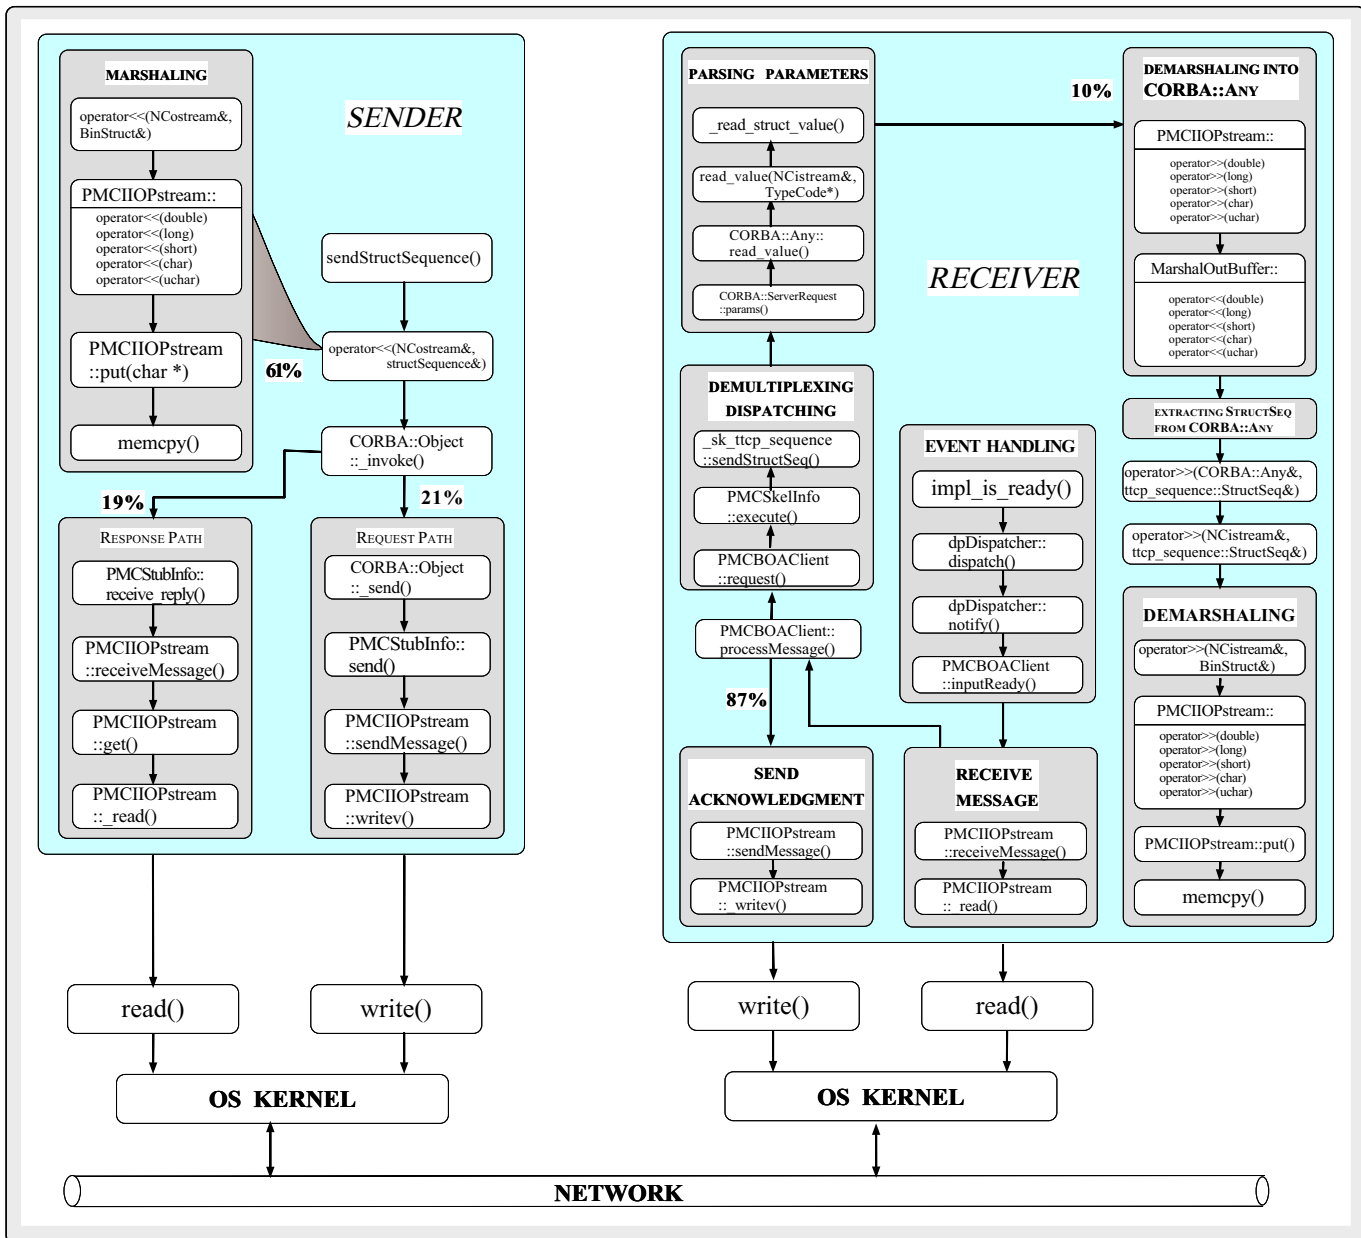

Detail Overview of ORB Datapaths and Overhead

Douglas C. Schmidt

www.cs.wustl.edu/~schmidt

**Washington University, St. Louis,
USA.**

Orbix Dynamic Invocation Interface Datapath

Orbix Dynamic Skeleton Interface Datapath

Orbix Static Invocation Interface Datapath

Orbix Demultiplexing Datapath

VisiBroker Dynamic Invocation Interface Datapath

VisiBroker Dynamic Skeleton Interface Datapath

VisiBroker Static Invocation Interface Datapath

VisiBroker Demultiplexing Datapath