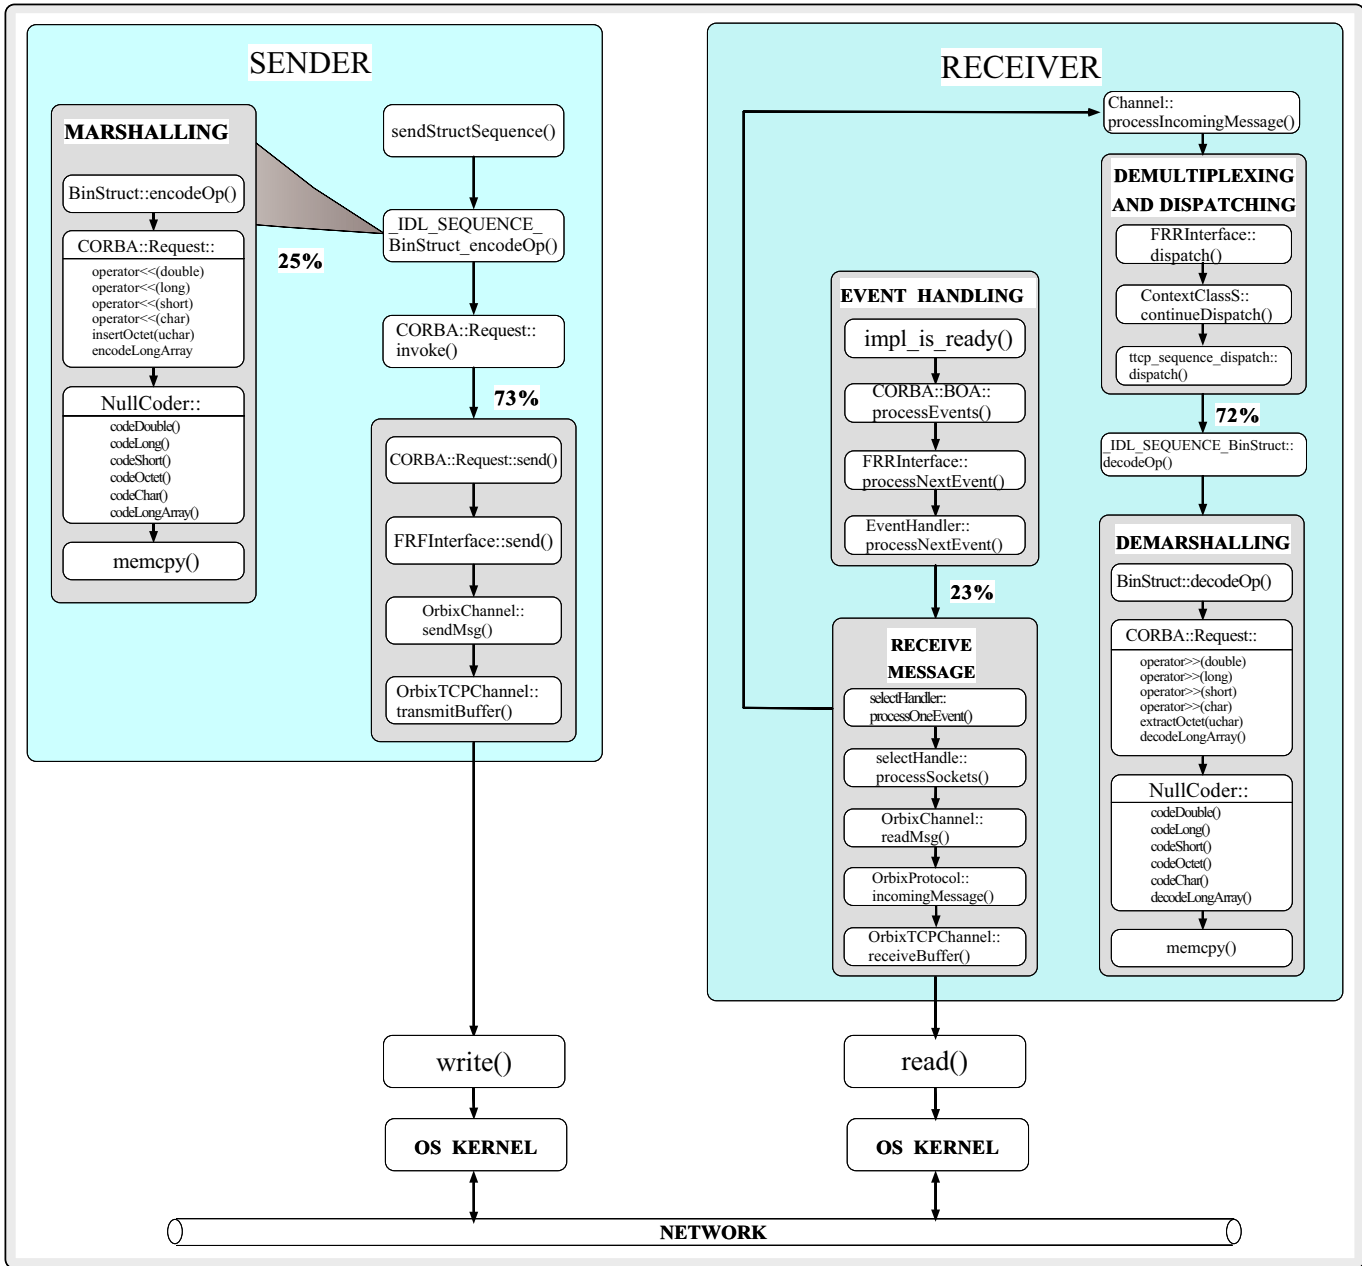

Detail Overview of ORB Datapaths and Overhead

Douglas C. Schmidt

www.cs.wustl.edu/~schmidt

**Washington University, St. Louis,
USA.**

Orbix Dynamic Invocation Interface Datapath

Orbix Dynamic Skeleton Interface Datapath

Orbix Static Invocation Interface Datapath

Orbix Demultiplexing Datapath

VisiBroker Dynamic Invocation Interface Datapath

VisiBroker Dynamic Skeleton Interface Datapath

VisiBroker Static Invocation Interface Datapath

VisiBroker Demultiplexing Datapath